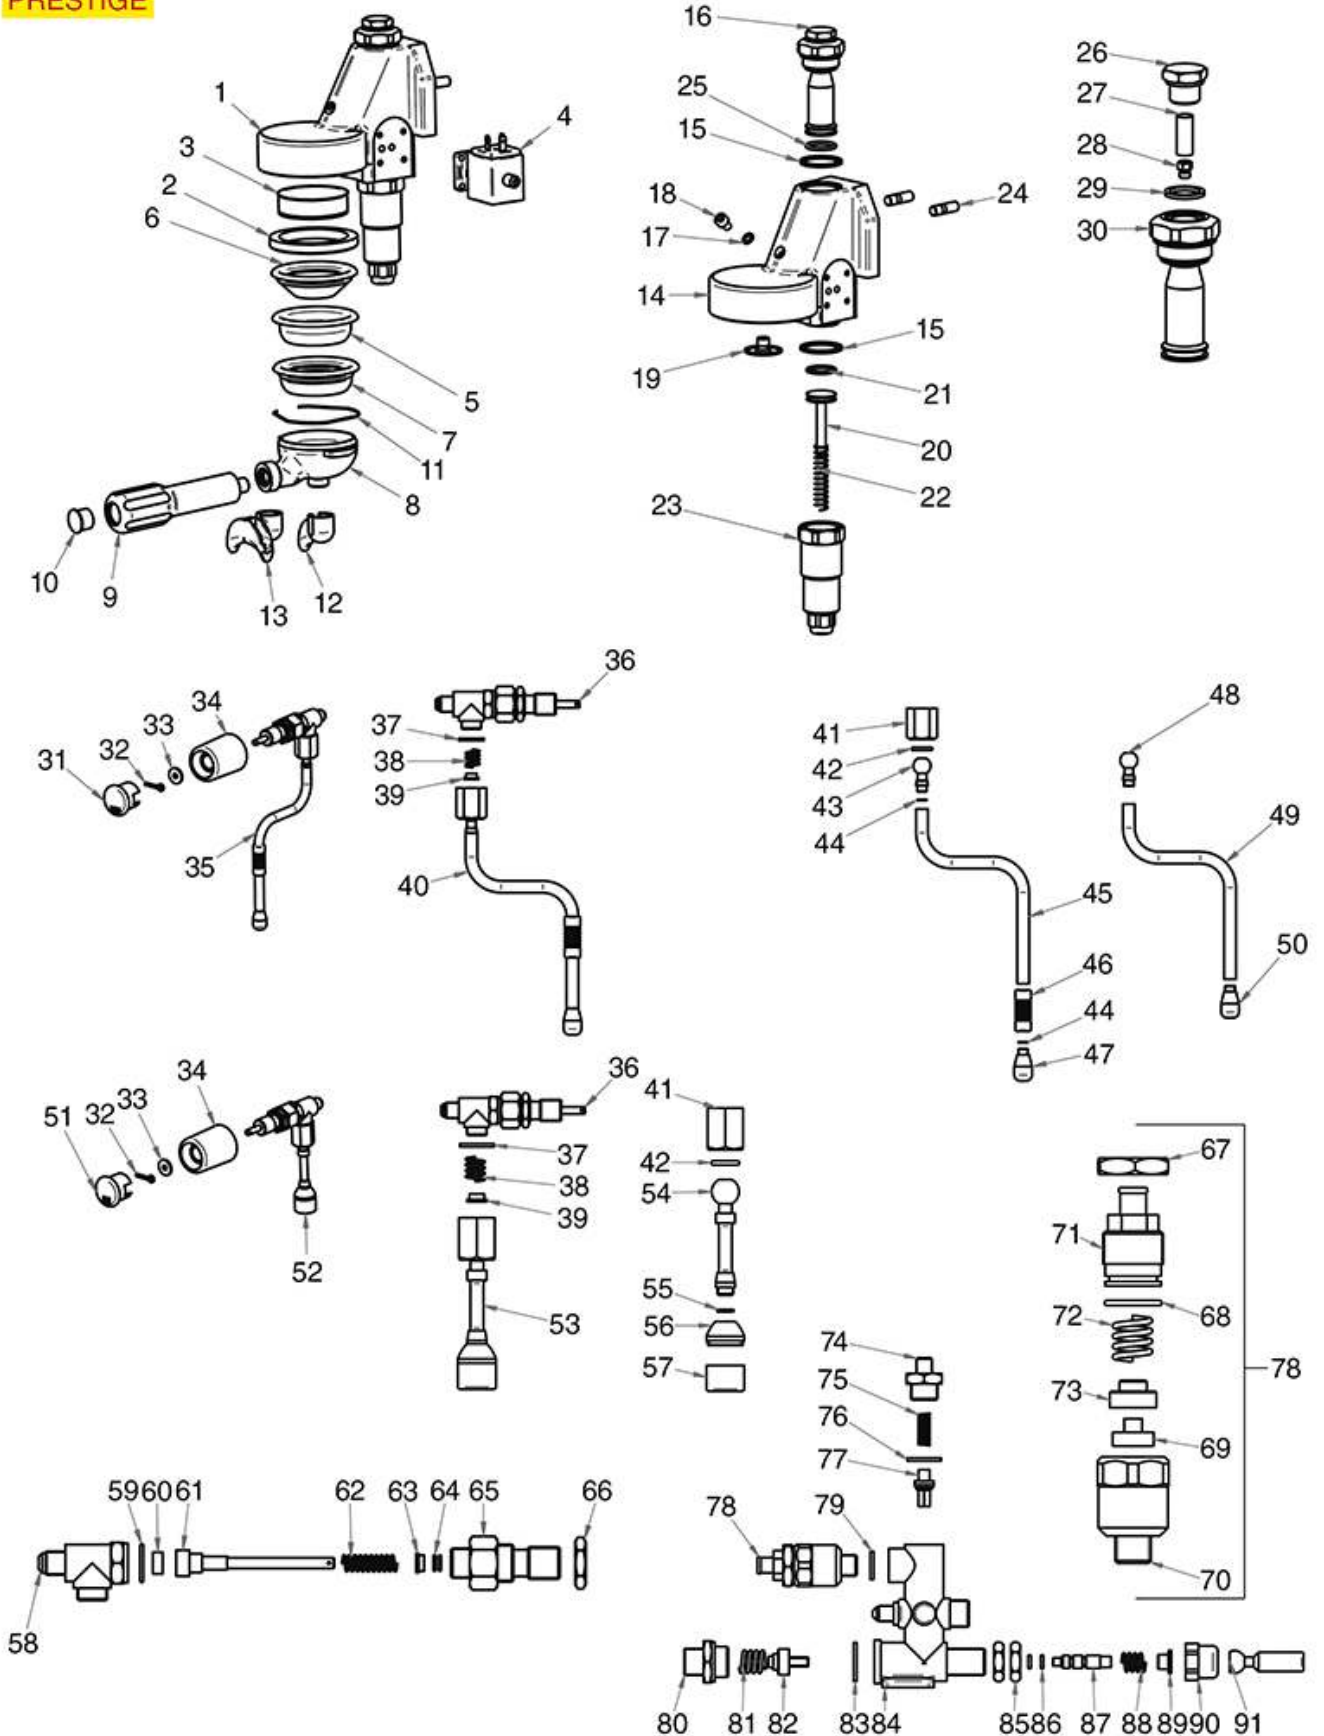

GROUP AND TAPS PRESTIGE

PRESTIGE

FIAMMA RST

Pos.	LF code no.	Description	Pos.	LF code no.	Description
2	1186725	FILTER HOLDER GASKET $\varnothing$ 73x57x8.5 mm	89	1358009	CONTROL SHAFT BUSHING
3	1081016	SHOWER SCREEN $\varnothing$ 60 mm	90	1358013	NUT $\varnothing$ 3/8"F FOR DRAIN TAP
3	1081116	SHOWER SCREEN $\varnothing$ 60 mm	91	1324162	SHORT PIN FOR INLET TAP
3	1081216	SHOWER SCREEN $\varnothing$ 60 mm			
3	1081516	SHOWER $\varnothing$ 60 mm			
4	1120330	3-WAY SOLENOID VALVE LUCIFER 240V 50Hz			
5	1160339	BLIND FILTER			
6	1160251	1 CUP FILTER 6 g			
7	1160252	2-CUP FILTER 12 GRAMS			
8	1165064	FILTER HOLDER BFC/ROYAL/RK			
9	1241169	FILTER HOLDER HANDLE M12			
11	1250333	FILTER BLOCKING SPRING $\varnothing$ 1.3 mm ST.STEEL			
12	1022059	SINGLE SPOUT $\varnothing$ 3/8"			
13	1022506	DOUBLE SPOUT $\varnothing$ 3/8"			
15	1186328	PTFE FLAT GASKET $\varnothing$ 35x30x2 mm			
17	1186099	PTFE FLAT GASKET $\varnothing$ 10x6x1 mm			
18	1184804	STAINLESS STEEL SCREW M6x8			
19	1501561	GROUP SPRAY NOZZLE $\varnothing$ 30 mm M10x1			
20	1324166	INFUSER PIN			
21	1786300	O-RING 0128 GREEN VITON			
22	1250548	INFUSION SPRING $\varnothing$ 11x58 mm			
23	1027018	OUTLET CHROMIUM-PLATED SLEEVE			
25	1186026	O-RING 03081 RED SILICONE			
27	1160517	WATER FILTER $\varnothing$ 8.5x22 mm			
28	1501541	NOZZLE M6x1 HOLE $\varnothing$ 0,8 mm			
29	1186314	PTFE FLAT GASKET $\varnothing$ 22x17x2 mm			
30	1027116	CHROMIUM-PLATED UPPER SLEEVE			
32	1389001	PIN $\varnothing$ 2x20 mm UNI 1336			
33	1528089	BRASS FLAT WASHER $\varnothing$ 21x6x2 mm			
34	1241003	KNOB FOR WATER/STEAM TAP			
36	1548027	WATER/STEAM TAP			
37	1186182	PTFE FLAT GASKET $\varnothing$ 21x17x2 mm			
38	1250151	SPRING $\varnothing$ 12x15 mm FOR STEAM PIPE			
39	1186670	STEAM PIPE ARTICULATION BUSHING $\varnothing$ 12x5mm			
40	1549045	STAIN.STEEL COMPLETE STEAM PIPE $\varnothing$ 10 mm			
41	1548028	NUT $\varnothing$ 3/8"F FOR WATER STEAM PIPE			
42	1186805	O-RING 0115 EPDM			
44	1186713	O-RING GASKET M 0060-12 EPDM			
46	1186924	BURN PREVENTING PIPE HANDGRIP $\varnothing$ 10 mm			
47	1449065	STAIN.STEEL STEAM NOZZLE			
51	1241045	WATER CAP FOR KNOB			
53	1449002	COMPLETE CHROME-PLATED WATER PIPE			
55	1186556	O-RING R6 EPDM			
58	1348004	TAP BODY			
59	1786289	FLAT COPPER GASKET $\varnothing$ 22x17x2 mm			
60	1186442	BLIND GASKET $\varnothing$ 12x5.8 mm SILICONE			
61	1324066	TAP SPINDLE			
62	1250415	TAP SPRING $\varnothing$ 10x32 mm			
63	1186244	SPRING BUSHING			
64	1186854	O-RING EPDM R5			
65	1324167	TAP PIN			
66	1349504	NUT FOR TAP $\varnothing$ 1/2"			
68	1786295	GASKET ORM 0017-20 EPDM			
69	1186129	FLAT EPDM GASKET $\varnothing$ 15/6x10 mm			
72	1250349	SPRING $\varnothing$ 14.5x28 mm INLET TAP			
75	1250202	NON-RETURN VALVE SPRING $\varnothing$ 8x30 mm			
76	1186182	PTFE FLAT GASKET $\varnothing$ 21x17x2 mm			
77	1720011	TRIANGULAR NON-RETURN VALVE			
78	1720010	EXPANSION VALVE $\varnothing$ 1/4"M			
79	1786301	FLAT PTFE GASKET $\varnothing$ 18x13.5x2 mm			
81	1250349	SPRING $\varnothing$ 14.5x28 mm INLET TAP			
82	1523412	INLET VALVE			
83	1186731	PTFE FLAT GASKET $\varnothing$ 24x19x2 mm			
85	1449804	NUT $\varnothing$ 3/8"F H6 SPANNER 21			
86	1786286	O-RING R4 EPDM			
88	1250151	SPRING $\varnothing$ 12x15 mm FOR STEAM PIPE