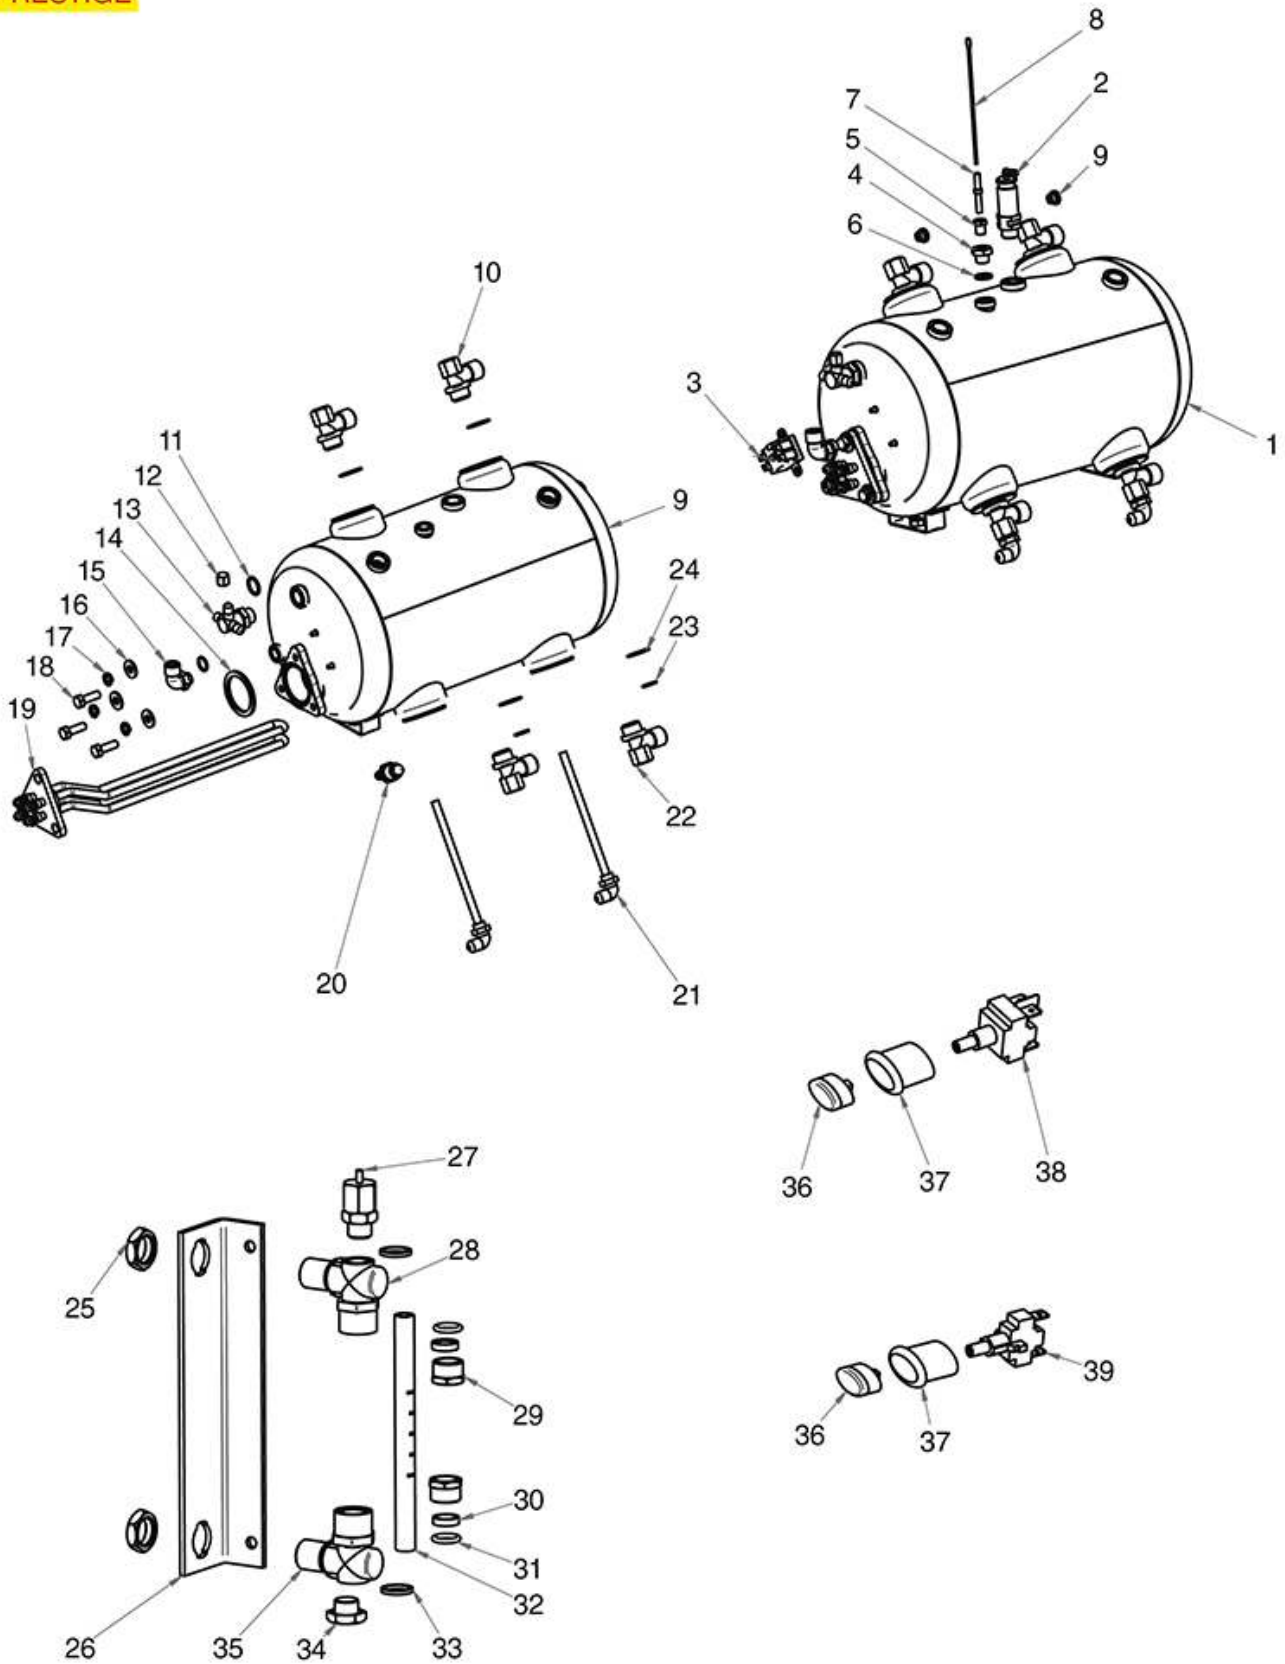

BOILER AND LEVEL GAUGE PRESTIGE

PRESTIGE

FIAMMA RST

Position	LF code no.	Description
2	1523003	BOILER VALVE $\varnothing$ 3/8"M CE/PED
3	1444511	CONTACT THERMOSTAT 130°C
4	1430001	FITTING $\varnothing$ 1/4"M-1/8"F FOR LEVEL PROBE
5	1430002	FITTING $\varnothing$ 1/8"M FOR LEVEL PROBE
6	1786301	FLAT PTFE GASKET $\varnothing$ 18x13.5x2 mm
7	1430004	PTFE BUSHING FOR LEVEL PROBE 2.5 mm
8	1430003	LEVEL PROBE $\varnothing$ 2.5 mm - 135 mm
10	1349014	BOILER FITTING $\varnothing$ 1/2"M-1/2"M
11	1786289	FLAT COPPER GASKET $\varnothing$ 22x17x2 mm
14	1186623	PTFE FLAT GASKET $\varnothing$ 53x43x3 mm
19	1755002	HEATING ELEMENT 3500W 230V
19	1755003	HEATING ELEMENT 5000W 230V
20	1349279	FITTING $\varnothing$ 3/8"M-10 mm FOR BOILER
21	1449010	INJECTOR PIPE $\varnothing$ 1/4"M
22	1349278	BOILER FITTING $\varnothing$ 1/2"M-1/2"M-1/4"F
23	1186048	ROUND COPPER GASKET $\varnothing$ 19x13x2.7 mm
24	1186047	ROUND COPPER GASKET $\varnothing$ 28x22x3 mm
25	1449804	NUT $\varnothing$ 3/8"F H6 SPANNER 21
27	1523538	BOILER VALVE $\varnothing$ 1/4"M
29	1349070	FITTING $\varnothing$ 3/8"M HOLE $\varnothing$ 12 mm
30	1186448	STUFFING GLAND RING $\varnothing$ 14.5x11.5x3.5 mm
31	1186318	O-RING 03043 EPDM
32	1201058	LEVEL GLASS $\varnothing$ 11x135 mm SCREEN PRINTED
33	1786301	FLAT PTFE GASKET $\varnothing$ 18x13.5x2 mm
36	1319634	SWITCH BUTTON
37	1319635	PUSH-BUTTON SUPPORT
38	3319920	BLACK TWO-POLE SWITCH 16A 250V
39	1319395	COMPLETE MONOPOLAR SWITCH 10A 250V