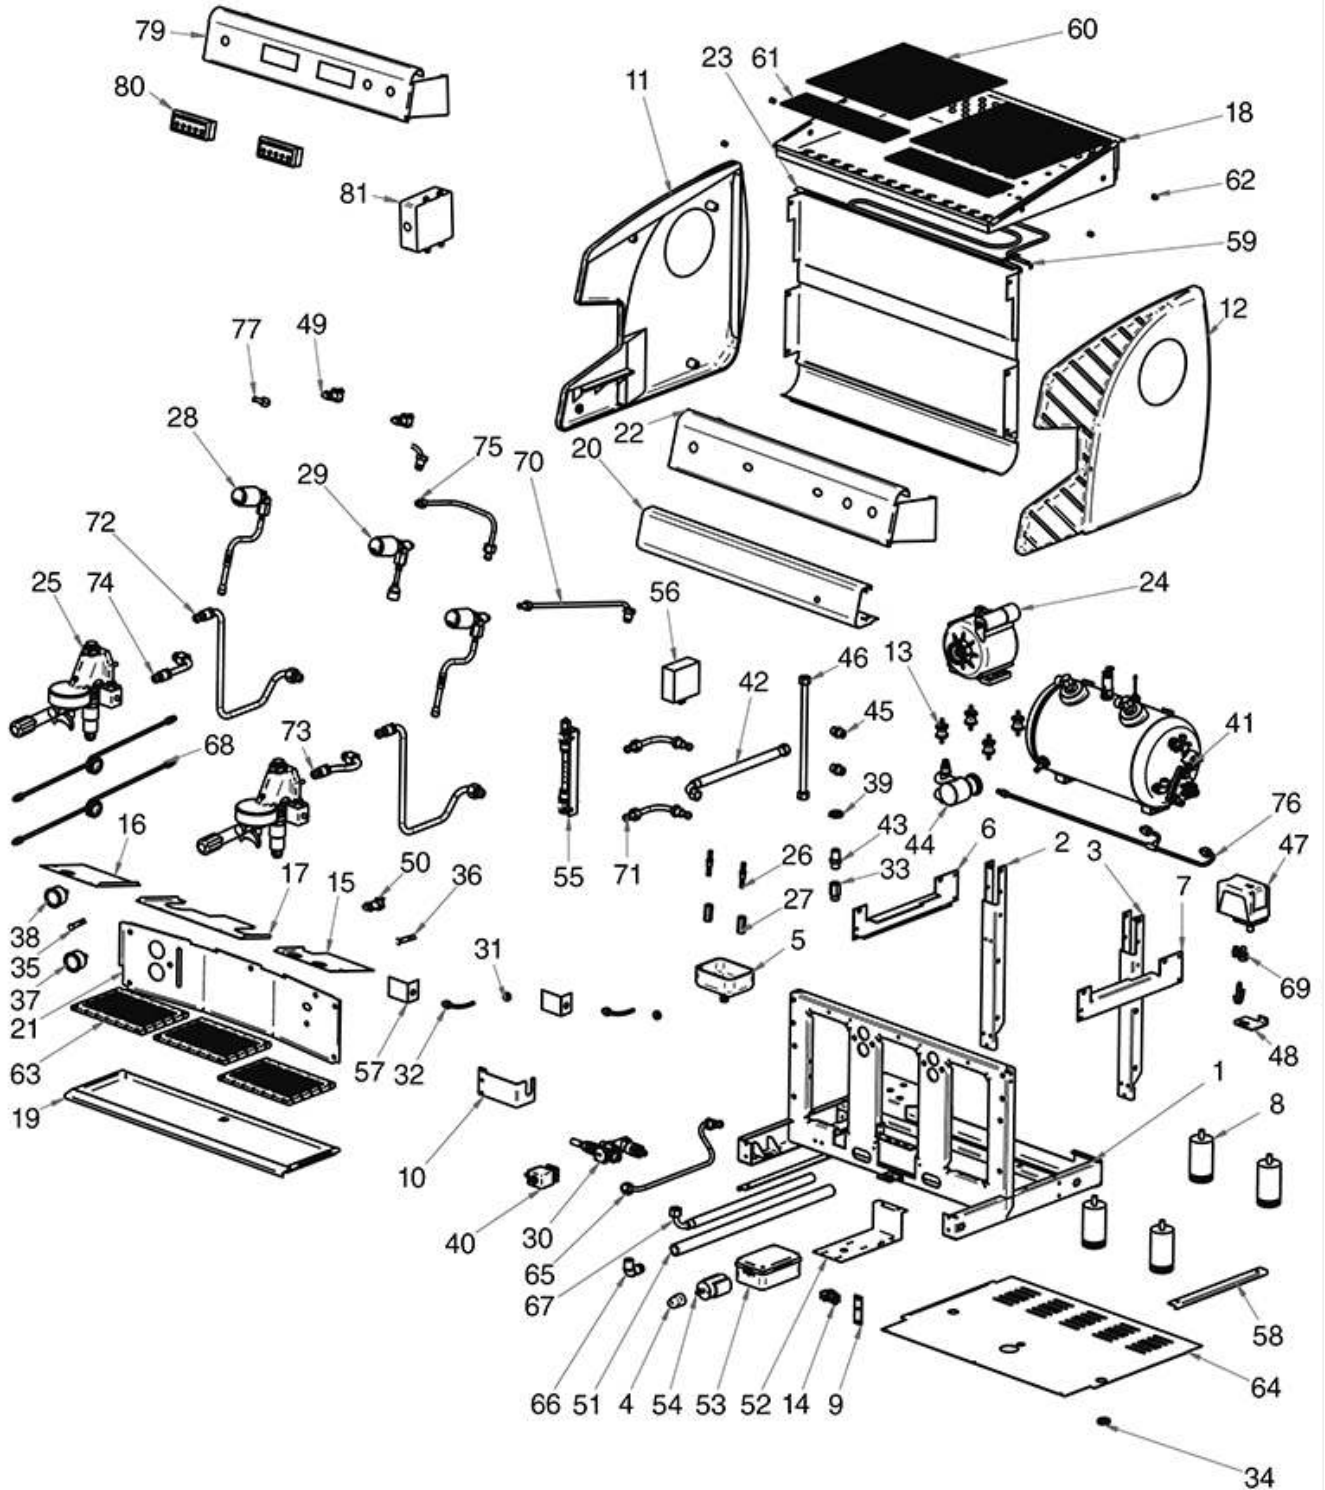

GENERAL DRAWING PRESTIGE

PRESTIGE

FIAMMA RST

Position	LF code no.	Description
5	1527049	DRAIN TRAY
30	1358012	WATER INLET TAP
35	3221132	GREEN INDICATOR LAMP 230V
36	3221095	ORANGE INDICATOR LAMP 230V
37	1245078	PUMP PRESSURE GAUGE \varnothing 39 mm 0+16 bar
38	1245079	BOILER PRESSURE GAUGE \varnothing 39 mm 0+2.5 bar
40	1120352	2-WAY SOLENOID VALVE PARKER 230V 50/60Hz
44	1330002	ROTARY VANE PUMP ROTOFLOW \varnothing 3/8" NPT
47	1320531	PRESSURE SWITCH P302/6 3-POLES 30A
54	1057038	SELECTOR SWITCH 0-2 POSITIONS 25A 690V
55	1201001	LEVEL GLASS ASSEMBLY
56	1341046	LEVEL REGULATOR RST1 230V
57	1192186	SOLENOID VALVE PLATE
80	1319497	PUSH-BUTTON PANEL 5 BUTTONS
81	1054058	DOSER CONTROL BOX 1-3 GROUPS 230V